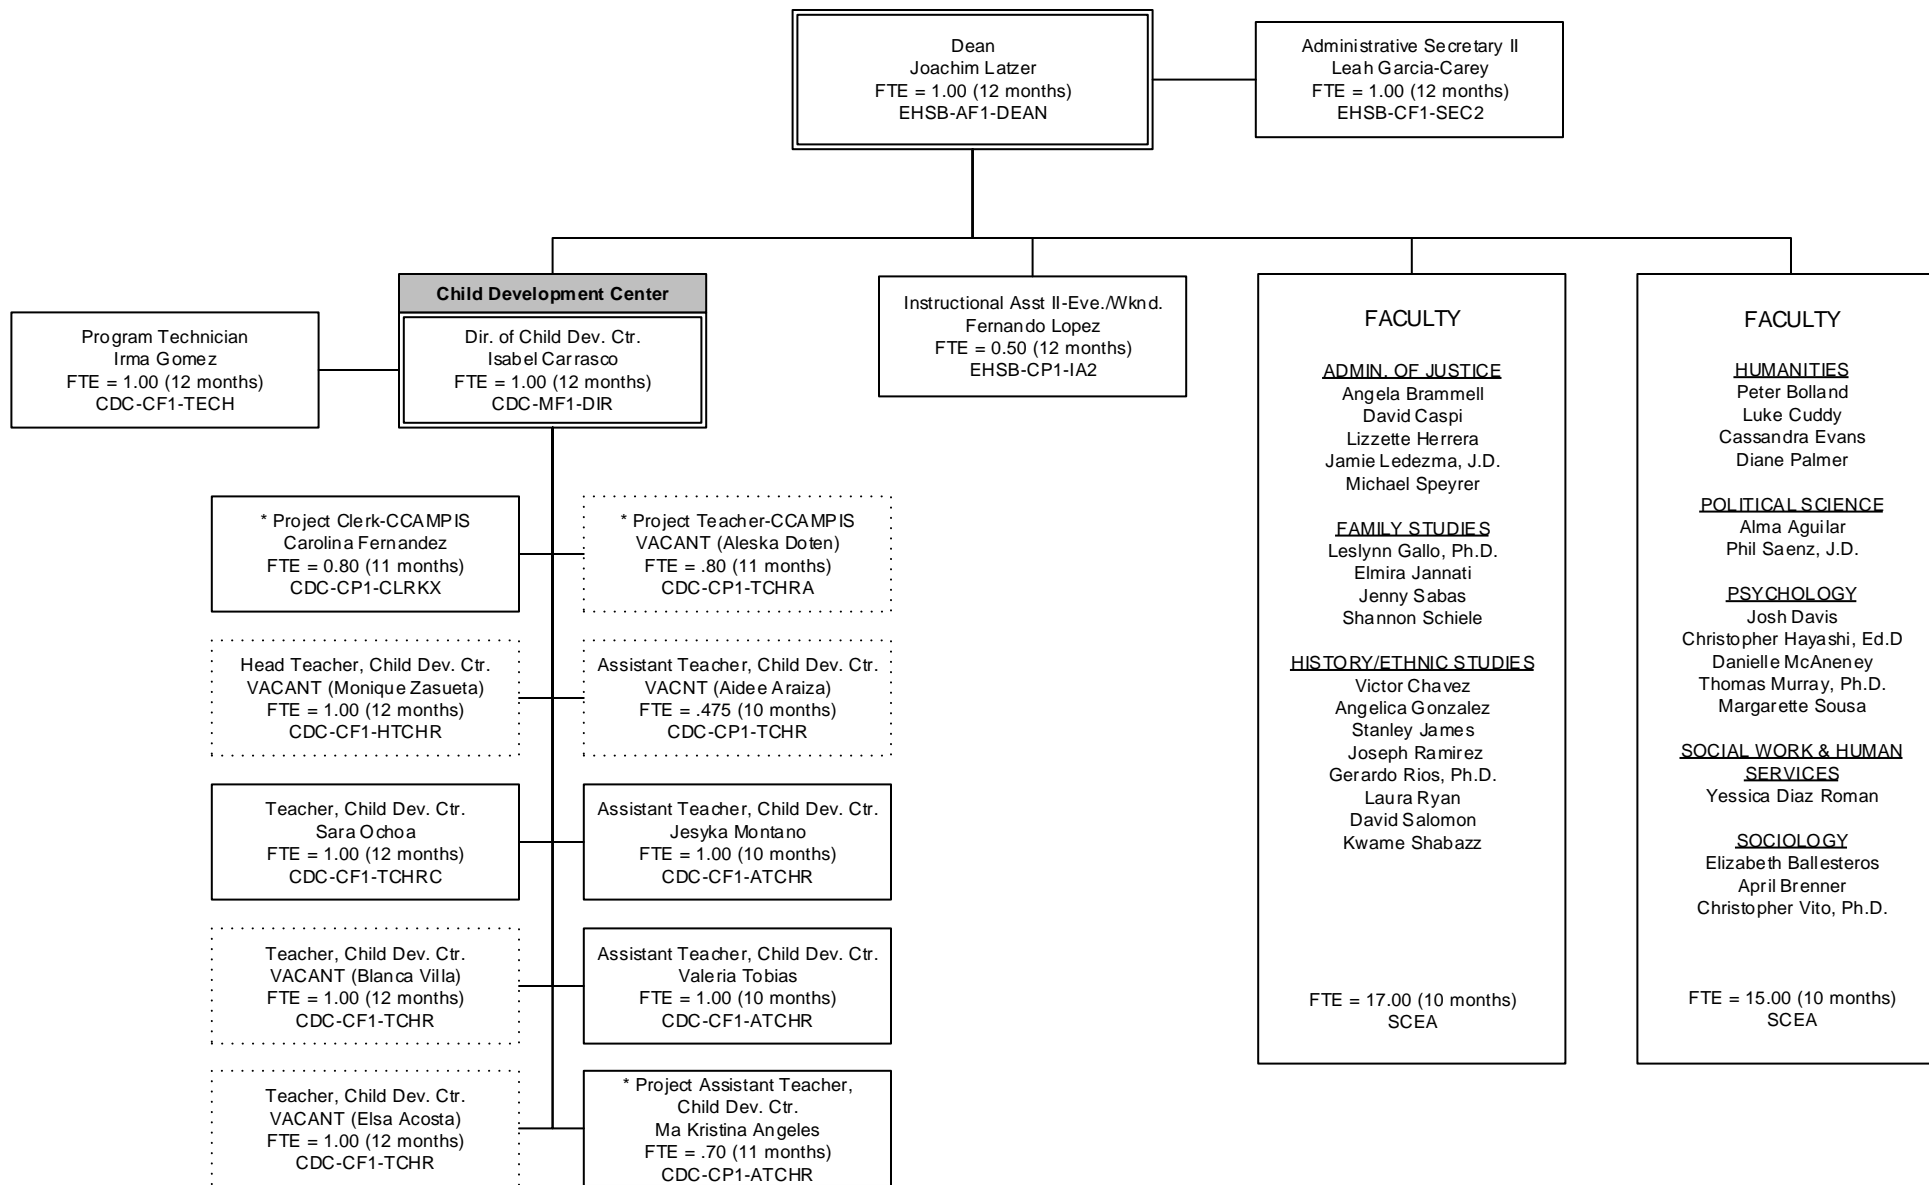

*Project Funded positions

Southwestern College Organizational Chart

Higher Education Center at San Ysidro

April 2024

Southwestern College Organizational Chart

Instructional Support Services

April 2024

Southwestern College Organizational Chart

School of Applied Technology and Hospitality Management

May 2024

*Project Funded positions

Southwestern College Organizational Chart

School of Arts, Communication, Design and Media

May 2024

Southwestern College Organizational Chart

School of Business

March 2024

Southwestern College Organizational Chart

School of Education, Humanities, Social and Behavioral Sciences

May 2024

*Project Funded Positions

Southwestern College Organizational Chart

School of Language and Literature

January 2024

*Project Funded Position

Southwestern College Organizational Chart

School of Mathematics, Science & Engineering

December 2023

Southwestern College Organizational Chart