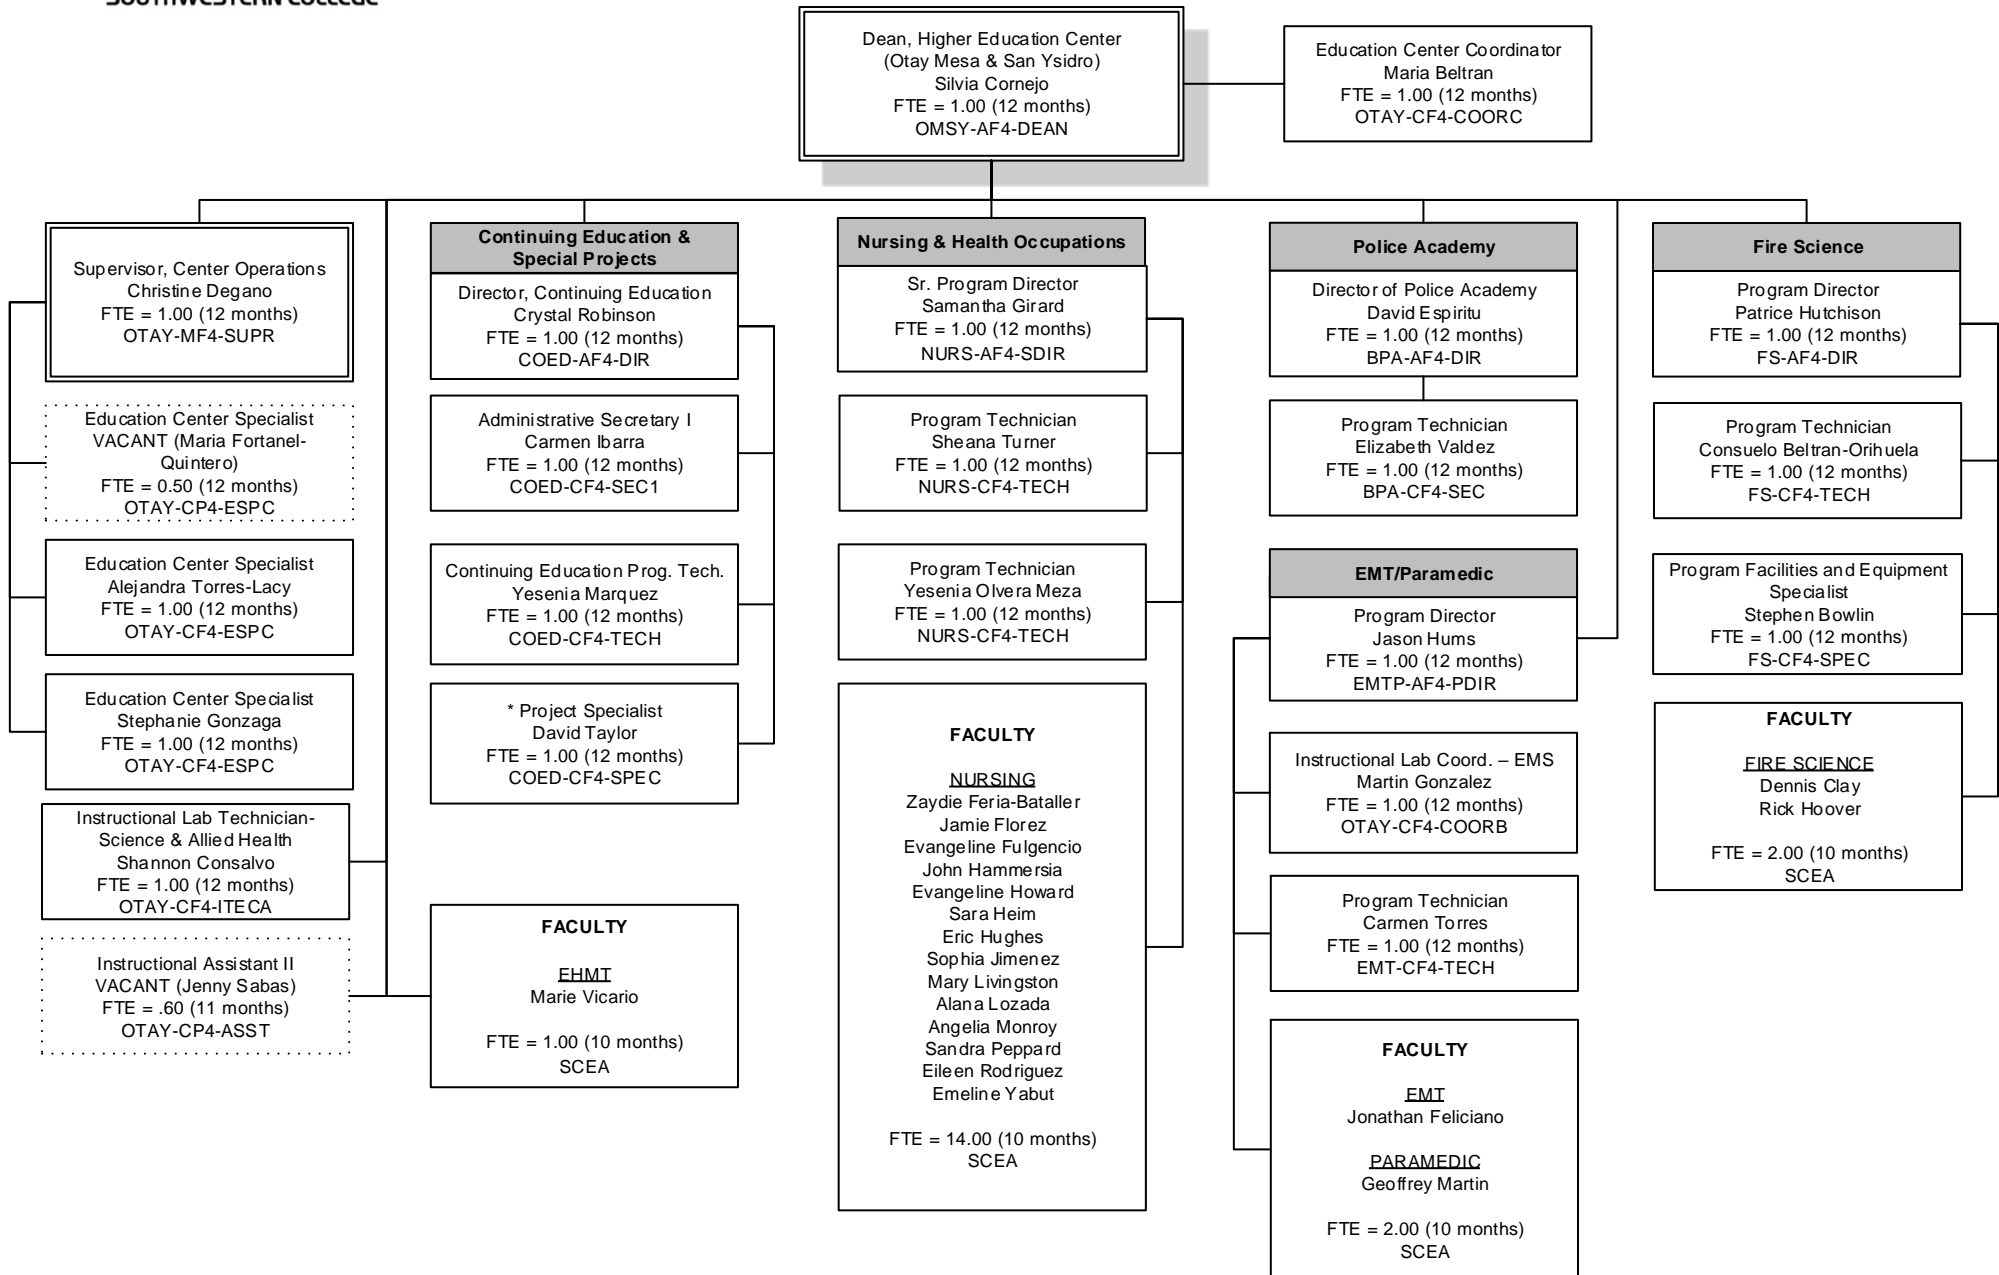

Southwestern College Organizational Chart

Academic Affairs

December 2023

*Project Funded positions

Southwestern College Organizational Chart

Higher Education Center at National City

April 2024

*Project Funded Positions

Southwestern College Organizational Chart

Higher Education Center at National City

April 2024

*Project Funded Positions

Southwestern College Organizational Chart

Higher Education Center at Otay Mesa

April 2024

*Project Funded positions

Southwestern College Organizational Chart

Higher Education Center at San Ysidro

April 2024

Southwestern College Organizational Chart

Instructional Support Services

April 2024

Southwestern College Organizational Chart

School of Applied Technology and Hospitality Management

May 2024

*Project Funded positions

Southwestern College Organizational Chart

School of Arts, Communication, Design and Media

May 2024

Southwestern College Organizational Chart