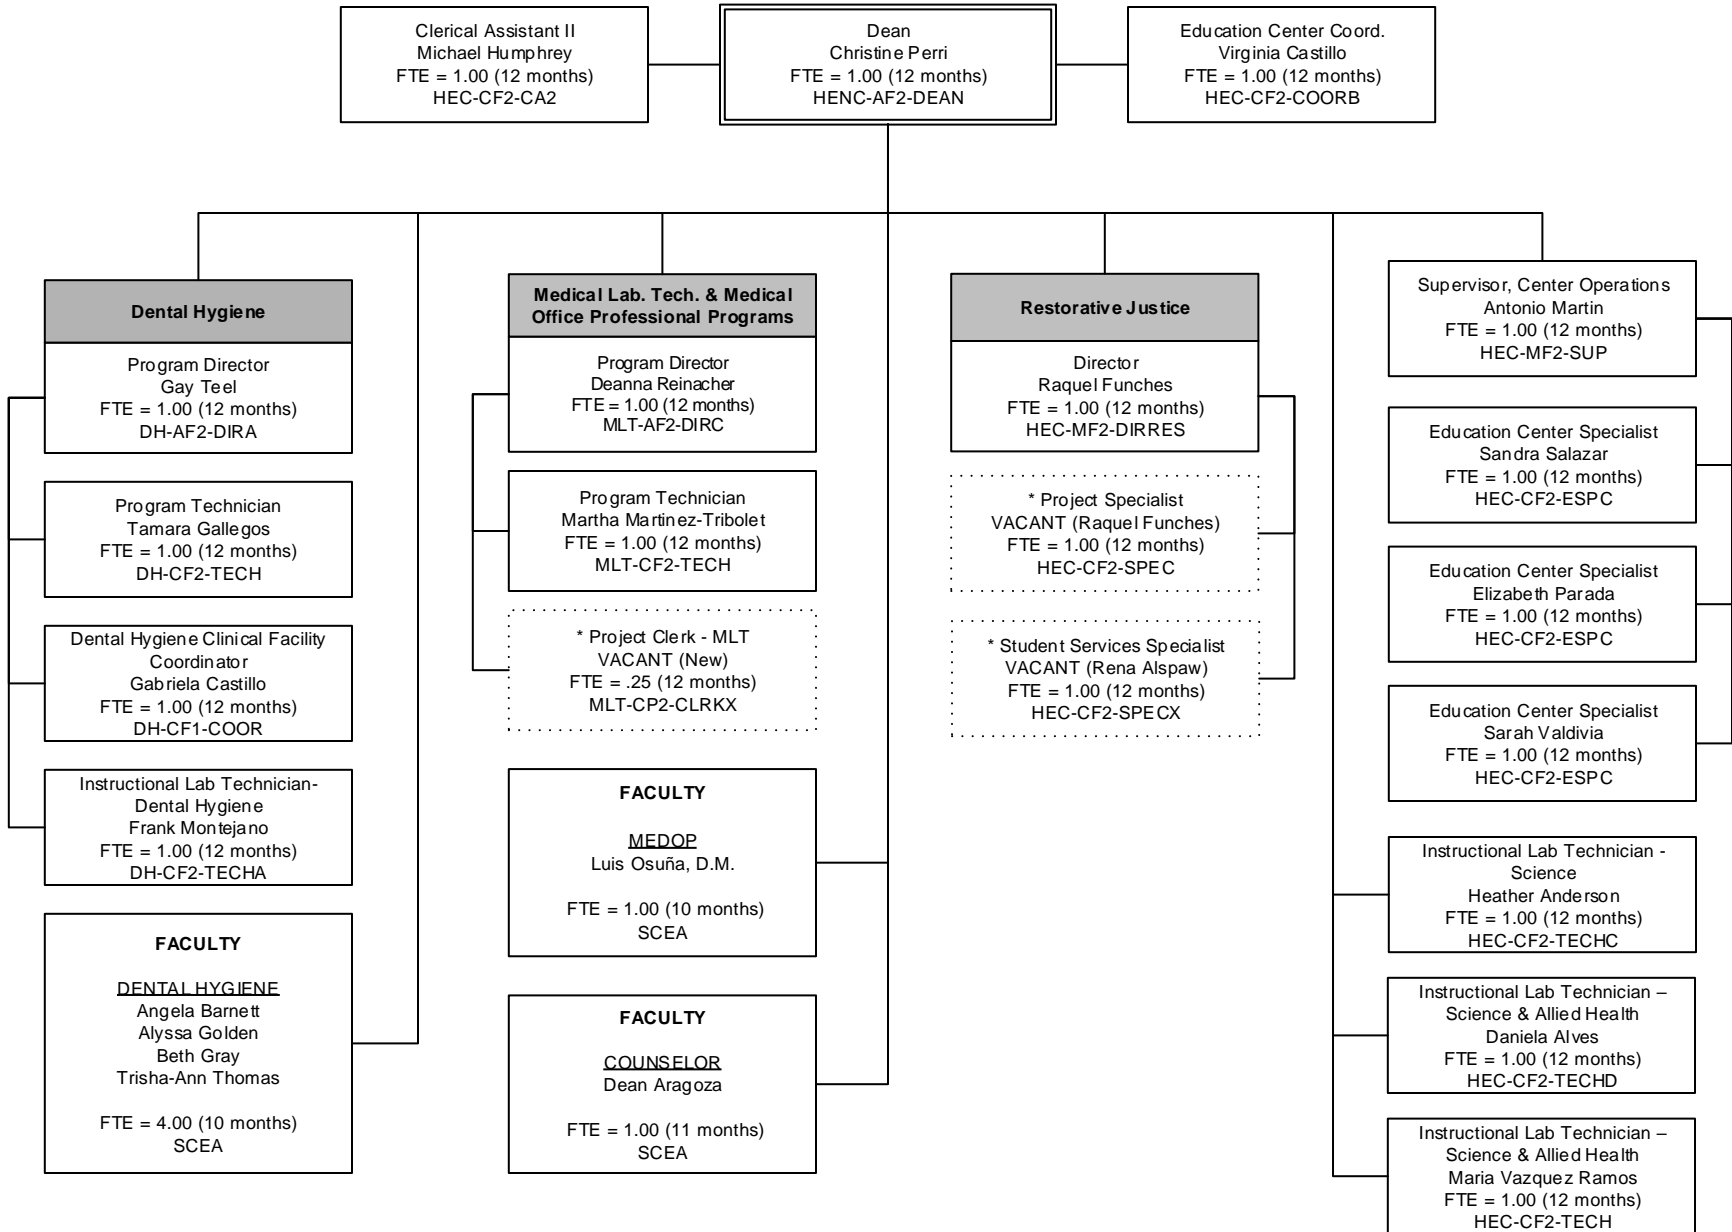

Southwestern College Organizational Chart

Academic Affairs

December 2023

*Project Funded positions

Southwestern College Organizational Chart

Higher Education Center at National City

April 2024

*Project Funded Positions

Southwestern College Organizational Chart

Higher Education Center at National City

April 2024

*Project Funded Positions

Southwestern College Organizational Chart

Higher Education Center at Otay Mesa

April 2024

*Project Funded positions

Southwestern College Organizational Chart

Higher Education Center at San Ysidro

April 2024

Southwestern College Organizational Chart

Instructional Support Services

April 2024

Southwestern College Organizational Chart

School of Language and Literature

January 2024

*Project Funded Position

Southwestern College Organizational Chart

School of Mathematics, Science & Engineering

December 2023

Southwestern College Organizational Chart