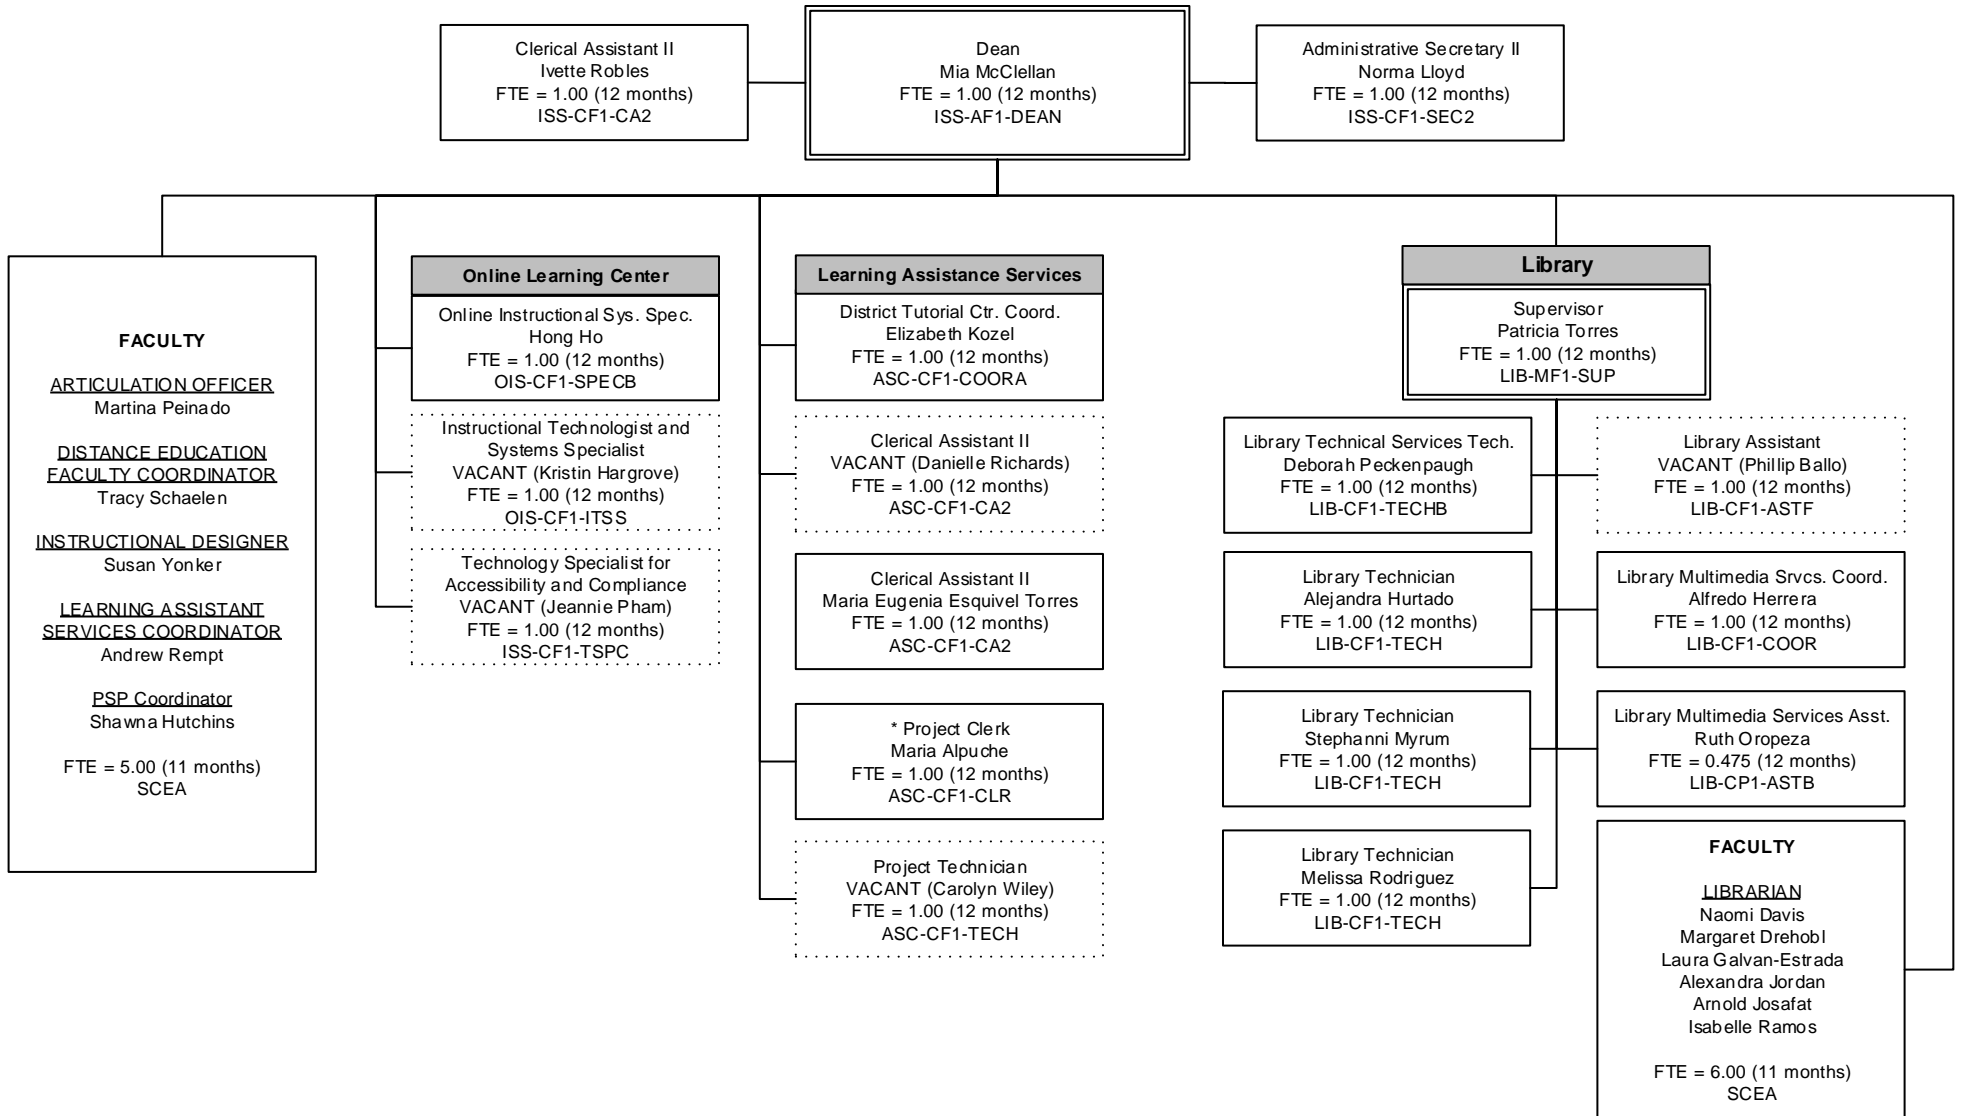

*Project Funded positions

Southwestern College Organizational Chart

Higher Education Center at San Ysidro

April 2024

Southwestern College Organizational Chart

Instructional Support Services

April 2024

Southwestern College Organizational Chart

School of Applied Technology and Hospitality Management

May 2024

*Project Funded positions

Southwestern College Organizational Chart

School of Arts, Communication, Design and Media

May 2024

Southwestern College Organizational Chart

School of Business

March 2024

Southwestern College Organizational Chart

School of Education, Humanities, Social and Behavioral Sciences

May 2024

*Project Funded Positions

Southwestern College Organizational Chart

School of Language and Literature

January 2024

*Project Funded Position

Southwestern College Organizational Chart

School of Mathematics, Science & Engineering

December 2023

Southwestern College Organizational Chart