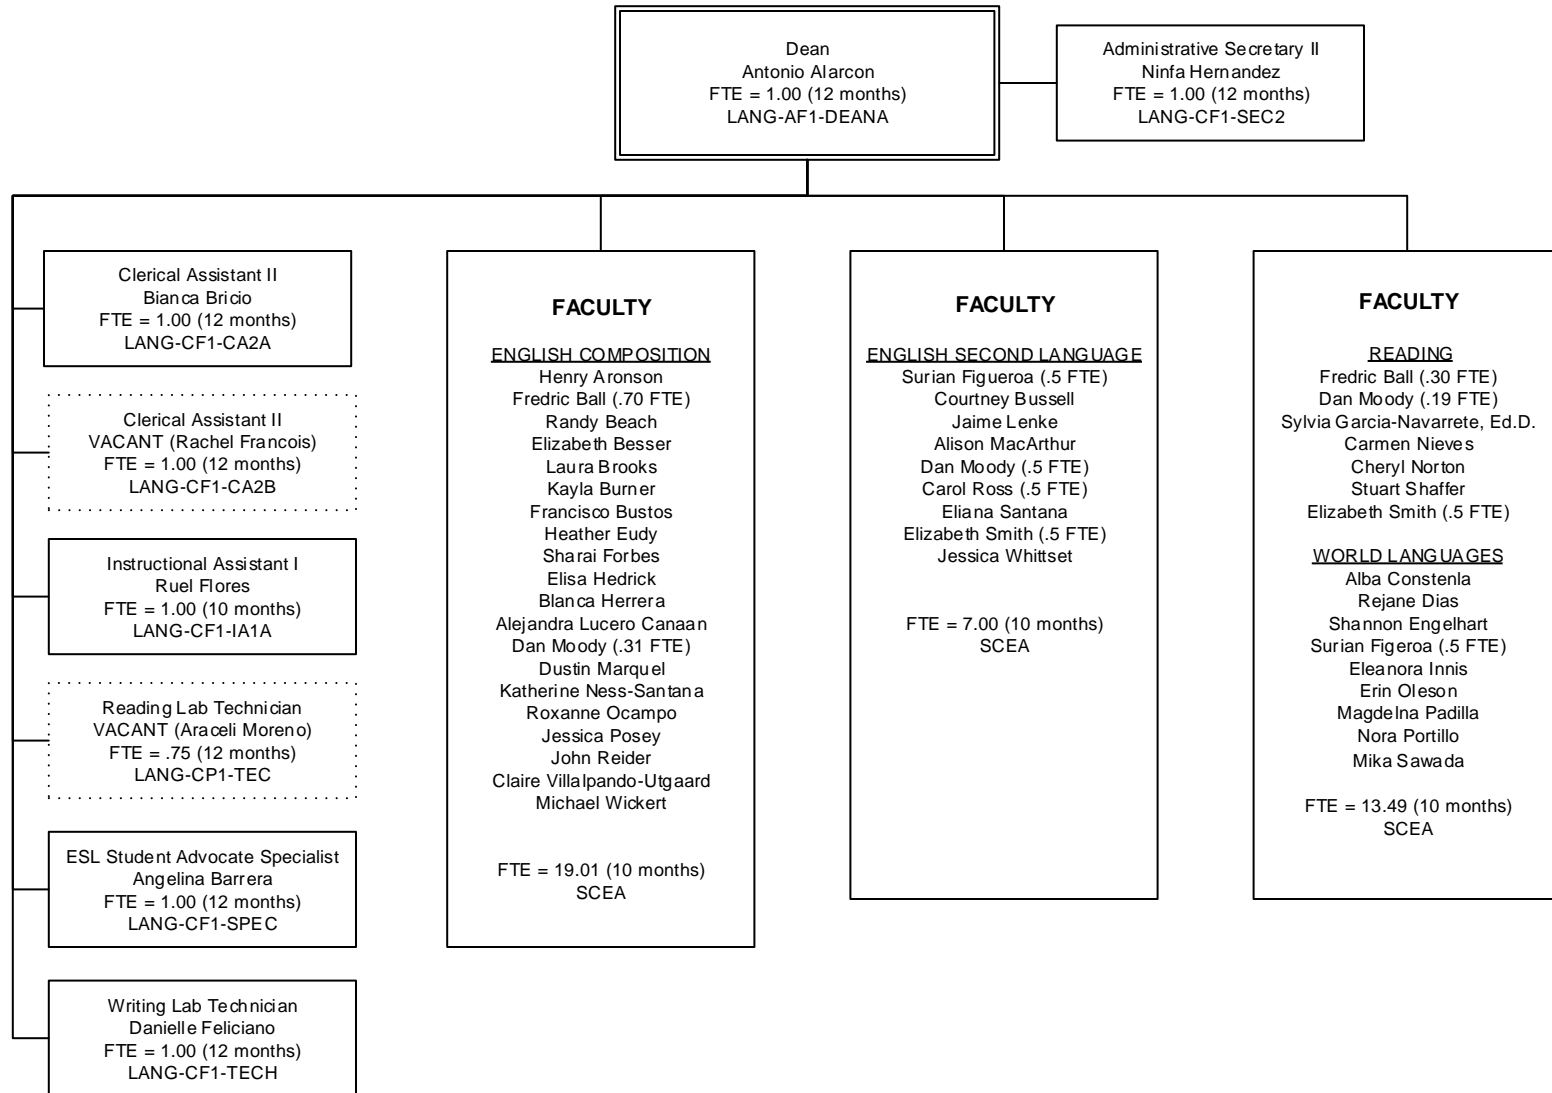

*Project Funded positions

Southwestern College Organizational Chart

Higher Education Center at San Ysidro

April 2024

Southwestern College Organizational Chart

Instructional Support Services

April 2024

Southwestern College Organizational Chart

School of Applied Technology and Hospitality Management

May 2024

*Project Funded positions

Southwestern College Organizational Chart

School of Arts, Communication, Design and Media

May 2024

Southwestern College Organizational Chart

School of Business

March 2024

Southwestern College Organizational Chart

School of Education, Humanities, Social and Behavioral Sciences

May 2024

*Project Funded Positions

Southwestern College Organizational Chart

School of Language and Literature

January 2024

*Project Funded Position

Southwestern College Organizational Chart

School of Mathematics, Science & Engineering

December 2023

Southwestern College Organizational Chart