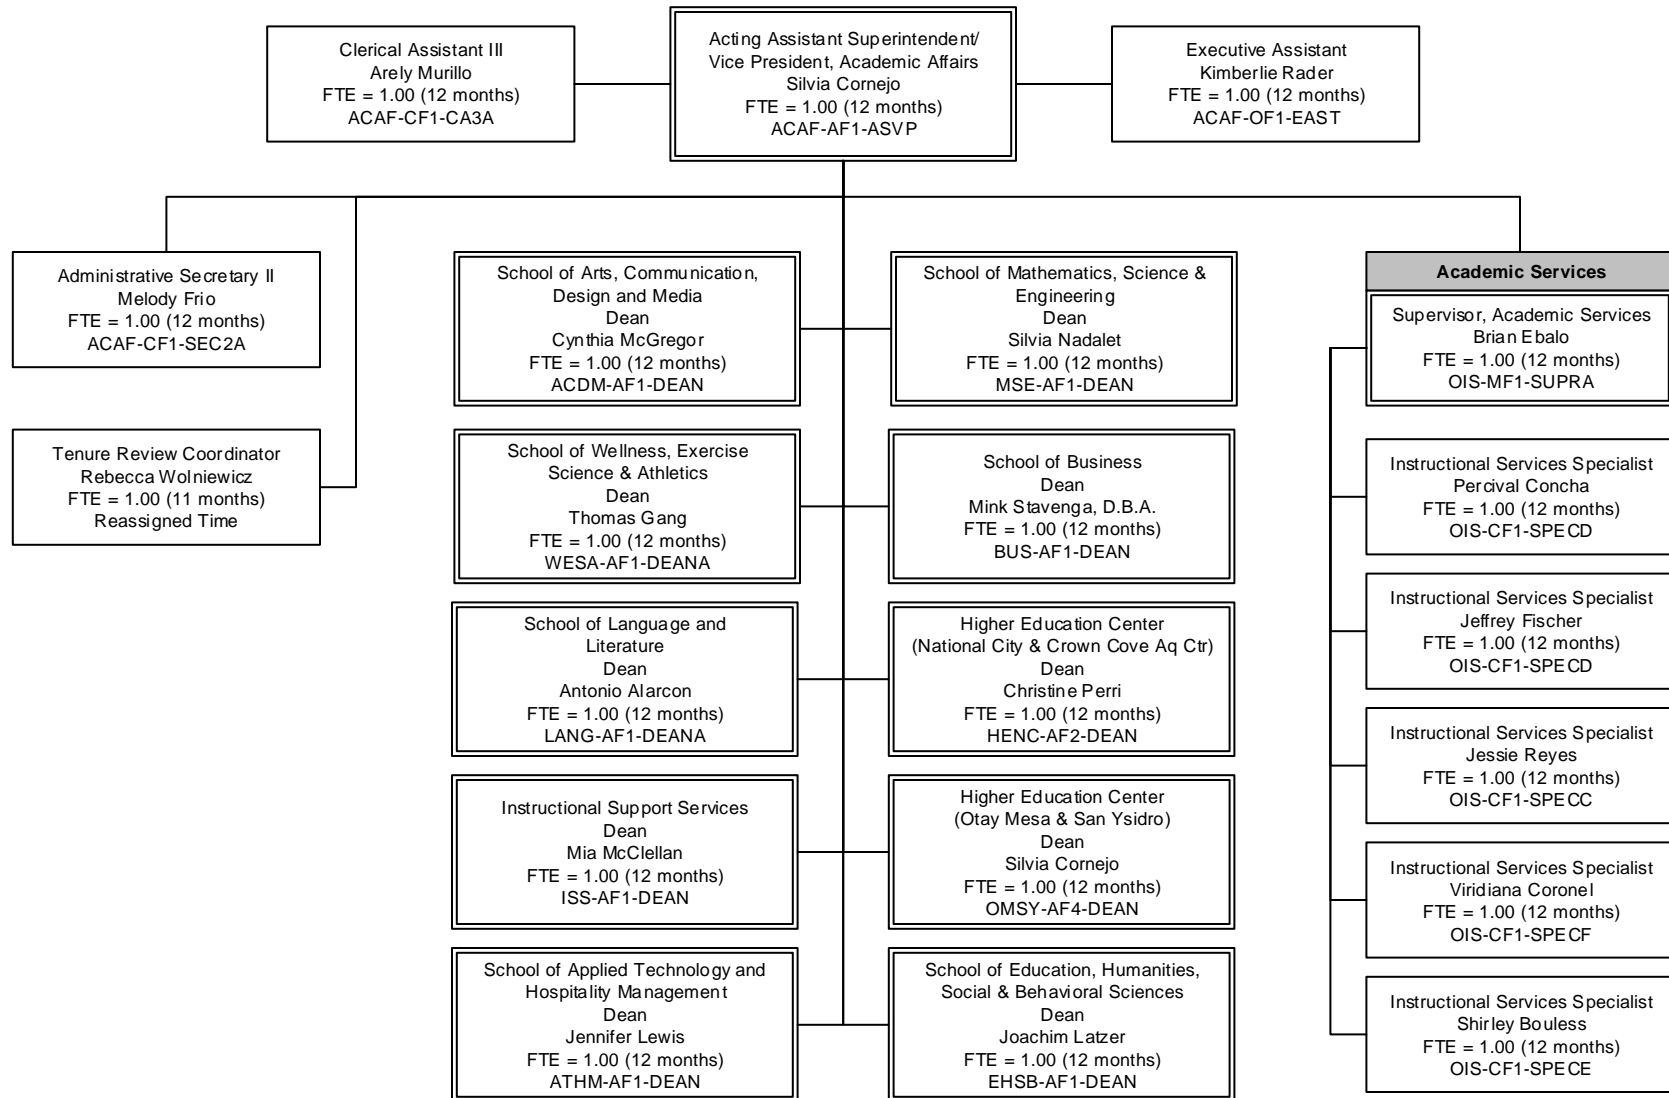

Southwestern College Organizational Chart

Academic Affairs

December 2023

*Project Funded positions

Southwestern College Organizational Chart

Higher Education Center at National City

April 2024

*Project Funded Positions

Southwestern College Organizational Chart

Higher Education Center at National City

April 2024

*Project Funded Positions

Southwestern College Organizational Chart

Higher Education Center at Otay Mesa

April 2024

*Project Funded positions

Southwestern College Organizational Chart

Higher Education Center at San Ysidro

April 2024

Southwestern College Organizational Chart

Instructional Support Services

April 2024

Southwestern College Organizational Chart

School of Applied Technology and Hospitality Management

May 2024

*Project Funded positions

Southwestern College Organizational Chart

School of Arts, Communication, Design and Media

May 2024

Southwestern College Organizational Chart