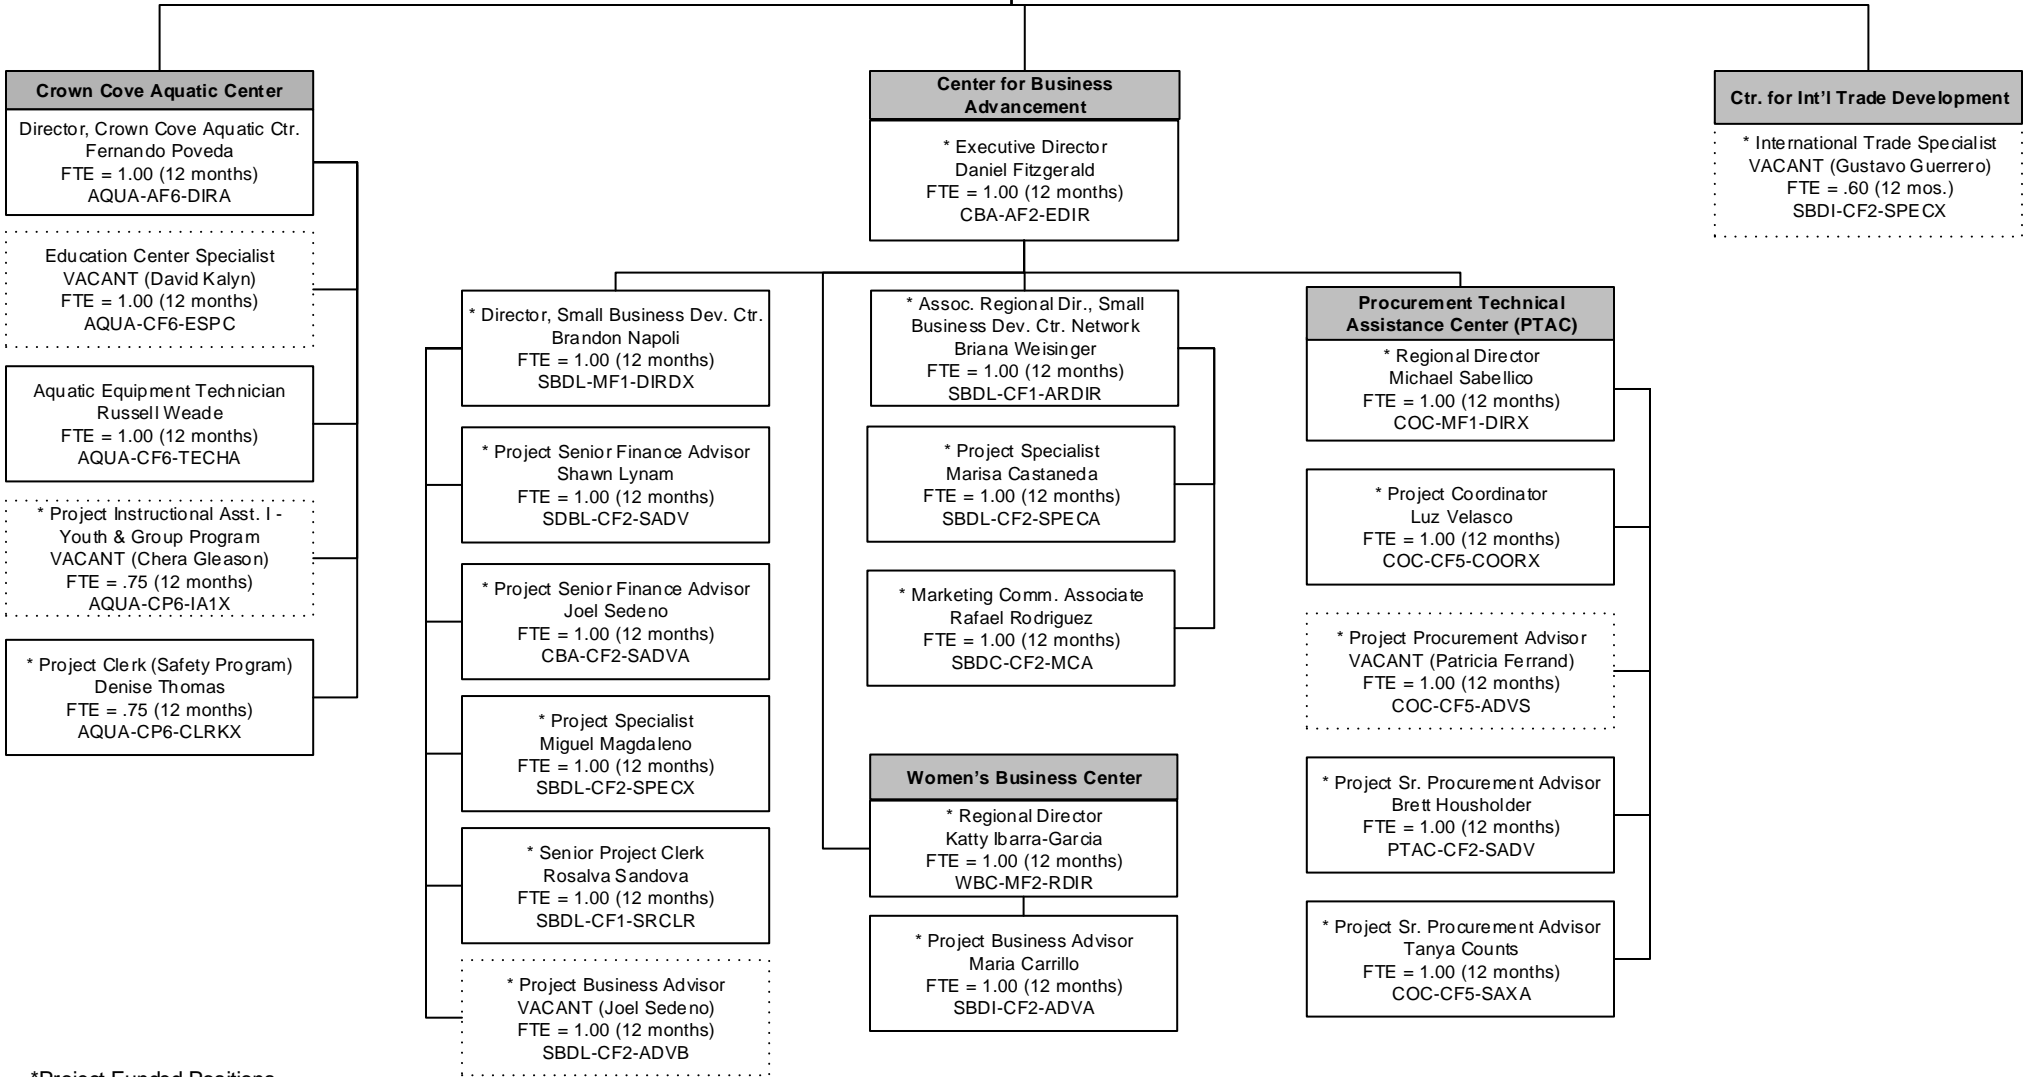

Southwestern College Organizational Chart

Academic Affairs

December 2023

*Project Funded positions

Southwestern College Organizational Chart

Higher Education Center at National City

April 2024

*Project Funded Positions

Southwestern College Organizational Chart

Higher Education Center at National City

April 2024

*Project Funded Positions

Southwestern College Organizational Chart

Higher Education Center at Otay Mesa

April 2024

*Project Funded positions

Southwestern College Organizational Chart

Higher Education Center at San Ysidro

April 2024

Southwestern College Organizational Chart

Instructional Support Services

April 2024

Southwestern College Organizational Chart

School of Language and Literature

January 2024

*Project Funded Position

Southwestern College Organizational Chart

School of Mathematics, Science & Engineering

December 2023

Southwestern College Organizational Chart