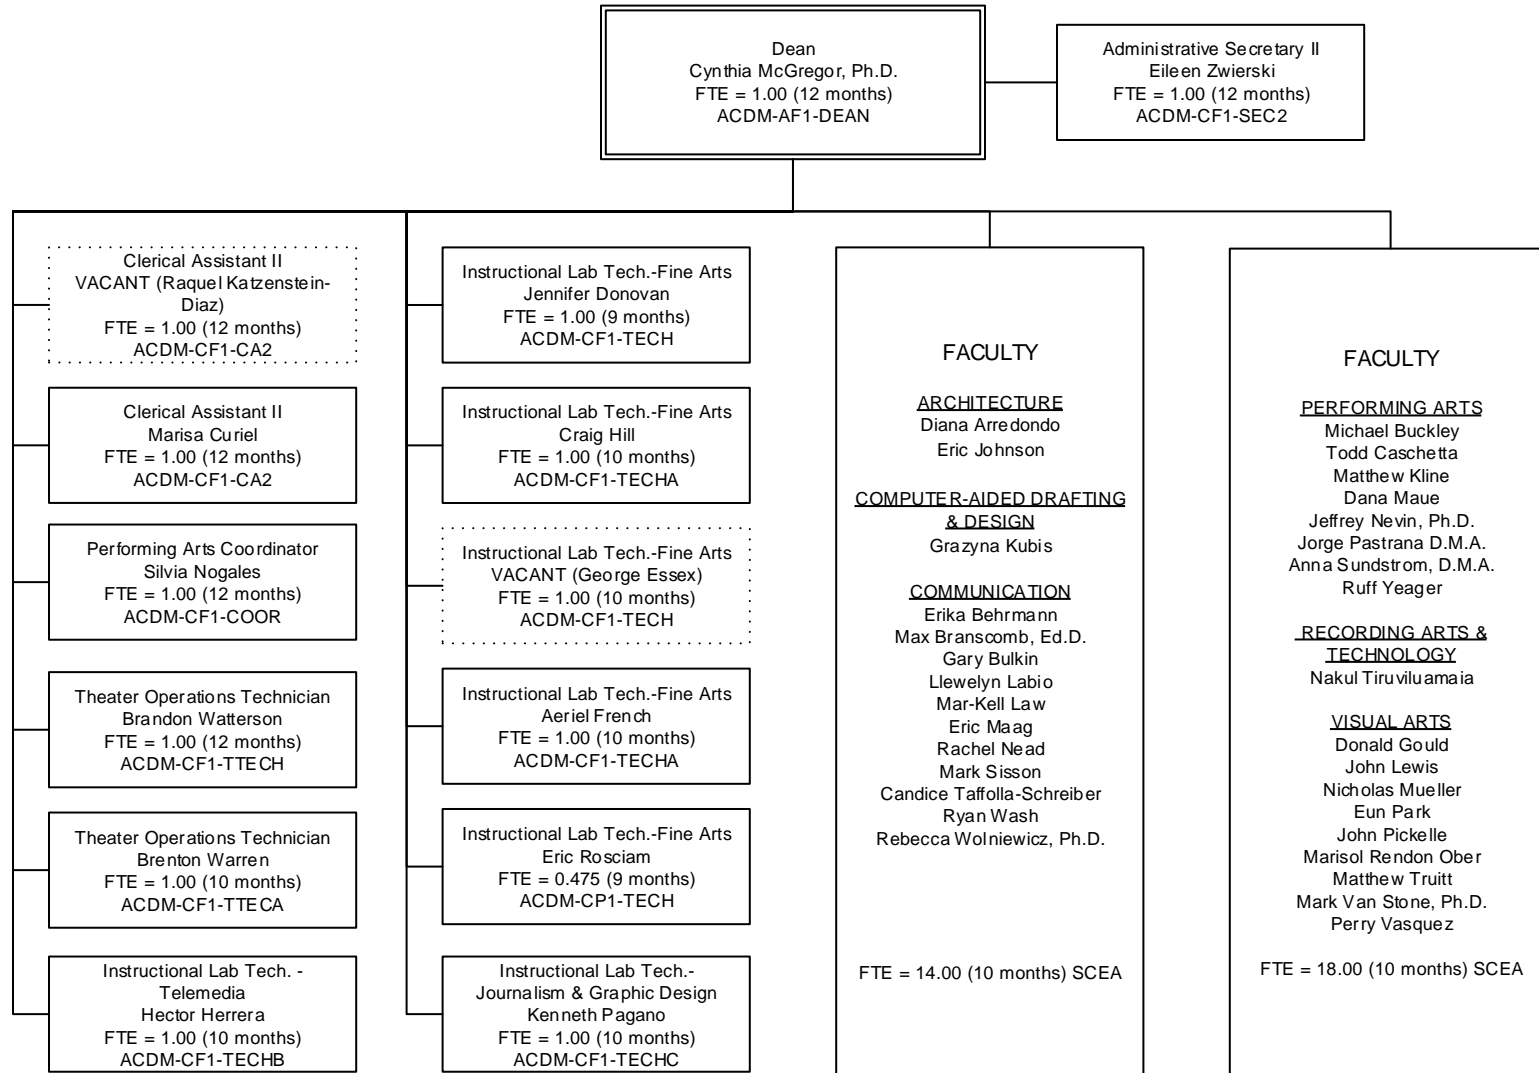

*Project Funded positions

Southwestern College Organizational Chart

Higher Education Center at San Ysidro

April 2024

Southwestern College Organizational Chart

Instructional Support Services

April 2024

Southwestern College Organizational Chart

School of Applied Technology and Hospitality Management

May 2024

*Project Funded positions

Southwestern College Organizational Chart

School of Arts, Communication, Design and Media

May 2024

Southwestern College Organizational Chart

School of Business

March 2024

Southwestern College Organizational Chart

School of Education, Humanities, Social and Behavioral Sciences

May 2024

*Project Funded Positions

Southwestern College Organizational Chart

School of Language and Literature

January 2024

*Project Funded Position

Southwestern College Organizational Chart

School of Mathematics, Science & Engineering

December 2023

Southwestern College Organizational Chart