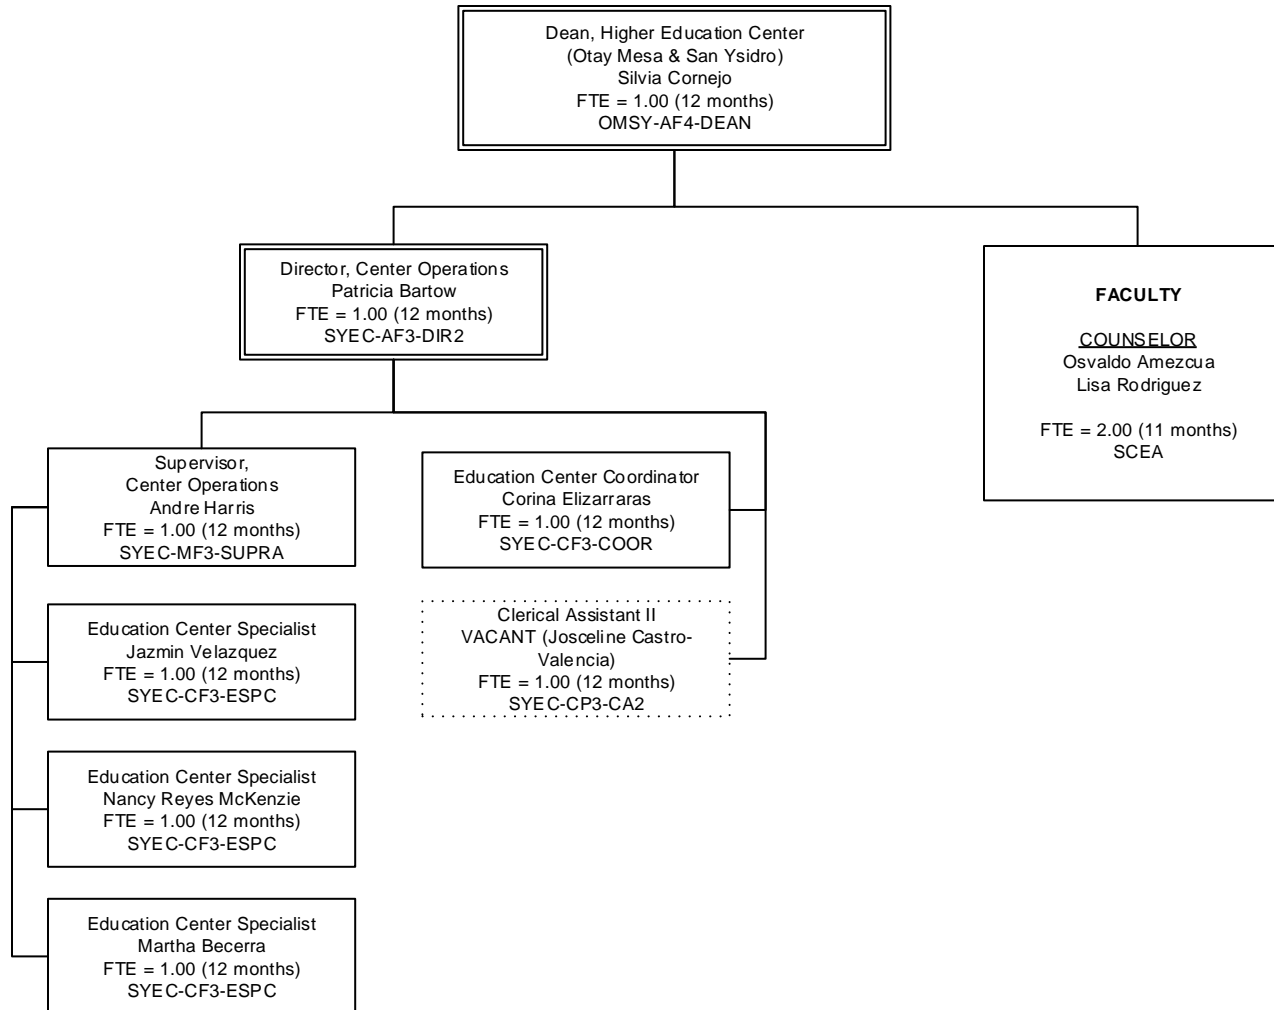

Southwestern College Organizational Chart

Higher Education Center at National City

April 2024

*Project Funded Positions

Southwestern College Organizational Chart

Higher Education Center at Otay Mesa

April 2024

*Project Funded positions

Southwestern College Organizational Chart

Higher Education Center at San Ysidro

April 2024

Southwestern College Organizational Chart

Instructional Support Services

April 2024

Southwestern College Organizational Chart

School of Applied Technology and Hospitality Management

May 2024

*Project Funded positions

Southwestern College Organizational Chart

School of Arts, Communication, Design and Media

May 2024

Southwestern College Organizational Chart

School of Language and Literature

January 2024

*Project Funded Position

Southwestern College Organizational Chart

School of Mathematics, Science & Engineering

December 2023

Southwestern College Organizational Chart