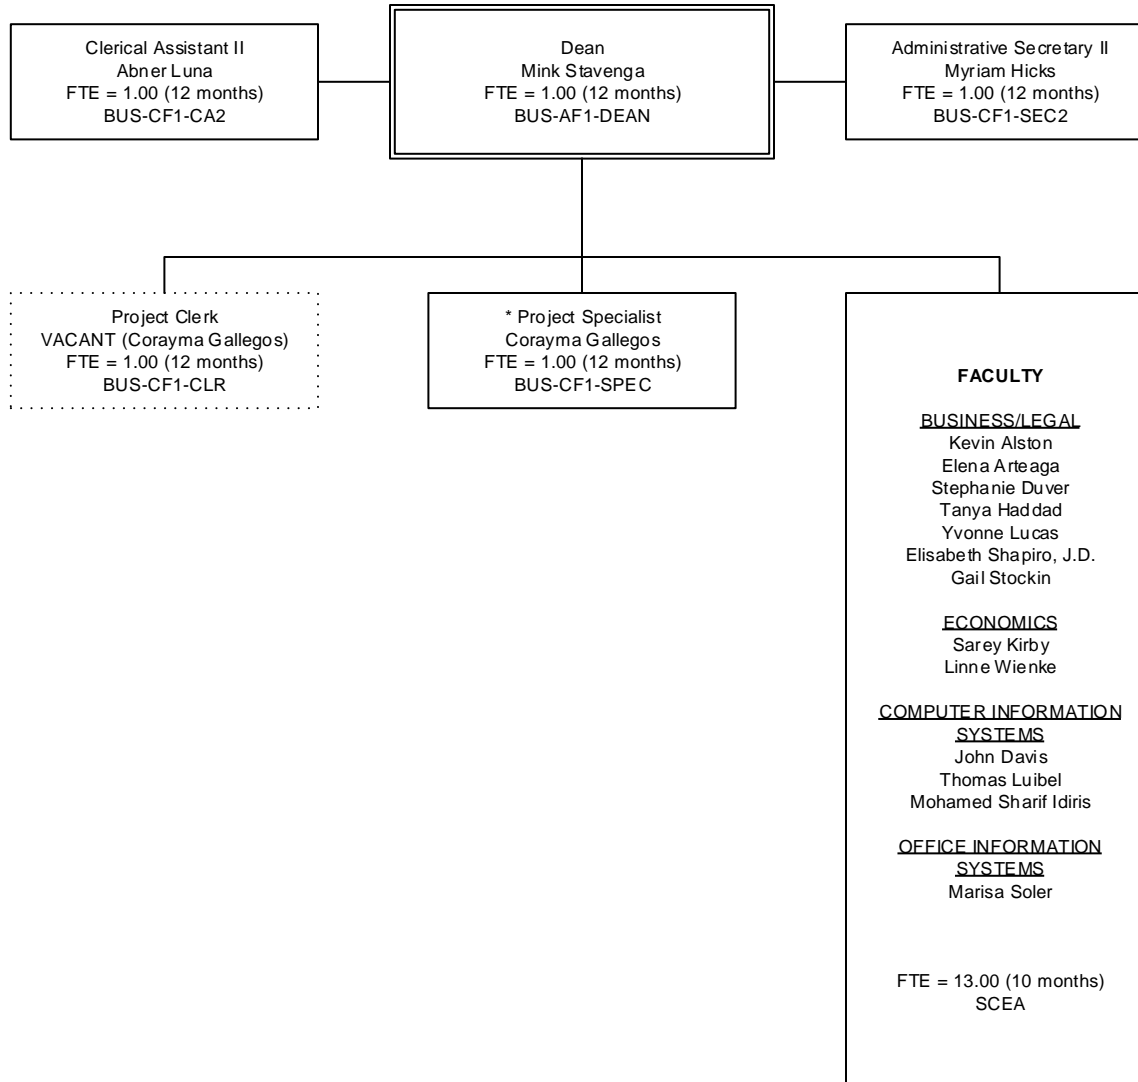

*Project Funded positions

Southwestern College Organizational Chart

Higher Education Center at San Ysidro

April 2024

Southwestern College Organizational Chart

Instructional Support Services

April 2024

Southwestern College Organizational Chart

School of Applied Technology and Hospitality Management

May 2024

*Project Funded positions

Southwestern College Organizational Chart

School of Arts, Communication, Design and Media

May 2024

Southwestern College Organizational Chart

School of Business

March 2024

Southwestern College Organizational Chart

School of Education, Humanities, Social and Behavioral Sciences

May 2024

*Project Funded Positions

Southwestern College Organizational Chart

School of Language and Literature

January 2024

*Project Funded Position

Southwestern College Organizational Chart

School of Mathematics, Science & Engineering

December 2023

Southwestern College Organizational Chart